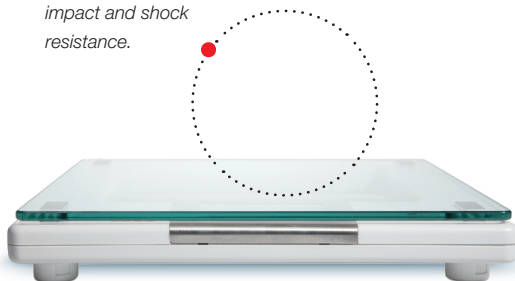

seca aura 807

The first picture
frame for the floor.

- Four-cell weighing technology. For extra flat construction.
- Step-off function. For weighing without switching on scales.
- Safety glass. For extra big impact and shock resistance.
- 1.1 inch LCD figures. For easy reading.
- More than 165 years of experience. For maximum precision.
- From the global market leader for medical weighing and measuring.

Projecting a high-quality image.

It not only looks a bit like a picture frame, it also looks like it should be in one. This attractive scale has an extremely flat weighing platform of single-pane safety glass, an extra flat base of high-quality thermoplastic and four elegant load cells of brushed stainless steel. All this makes it exactly the right scale for people who appreciate beauty.

Projecting a timeless image.

The elegance of the design does full honour to its name "aura", a fact underscored by the 1.1 inch LCD figures in a frame of brushed stainless steel. Be reassured - the glass plate is out of harm's way, as it is somewhat smaller than the frame below. The best view isn't from above but from the side. Check out the extremely flat body with its foot-friendly, rounded edges.

Safety glass for high impact and shock resistance.

Display frame made of brushed stainless steel.

seca aura 807

Technical data

- Capacity: 330 lbs / 150 kg
- Division: 0.2 lbs / 100 g
- Dimensions scale (WxHxD):
12.2 x 1.5 x 12.2 inch
- Weight: 4.2 lbs
- Functions: Step-off, Auto-HOLD, automatic switch-off
- Parts to be delivered:
4 AAA batteries,
4 extension feet for carpets