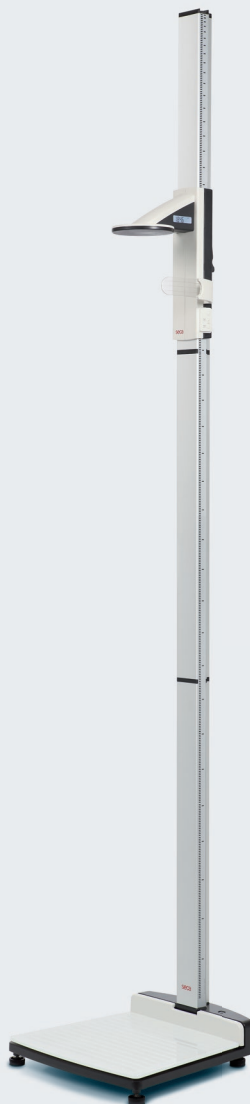

# Freestanding stadiometer with digital display

## seca 274

- + Freestanding stadiometer: can be set up anywhere in the room
- + Precise head alignment by the seca Frankfurt line positioner
- + High-quality glass platform with heel plate
- + Leveling feet provide a very stable base

## Convenient, fast and precise height measurement

This is what the perfect height measurement with the seca 274 stadiometer looks like: Align the patient's feet with the heel positioner and guide the head slide with brake button onto the crown. The head is perfectly aligned horizontally thanks to the Frankfurt Line positioner. The height can be read directly from the display in the head slide.

## Complete precision in height measurement

With the seca 274 stadiometer, everything is designed to put the patient in the exact position and thus precisely determine their height: The high-quality column made of custom-made aluminum profiles, a smooth-running headpiece with backlit display, seca Frankfurt line positioner for aligning the head and the platform made of safety glass with heel positioner.